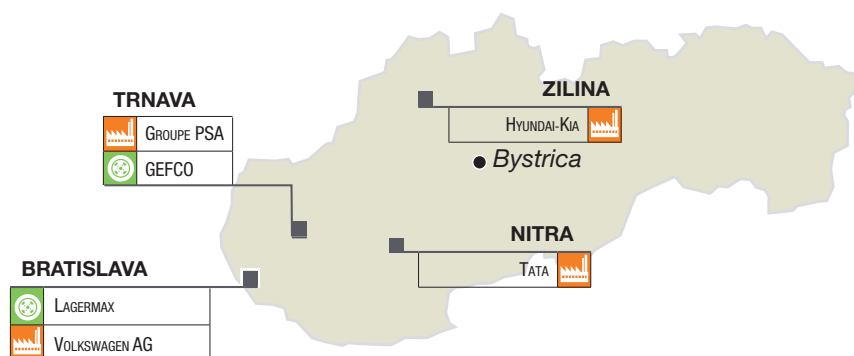

SLOVAKIA

-  **INLAND Compounds**
-  **CAR Production Sites**
-  **TRUCK Production Sites**

INLAND COMPOUNDS					
Operator	City	Rail connection	Storage capacity (sqm)	Workshop (sqm)	Services provided ^(A)
GEFCO	TRNAVA	YES	36,844	655	1, 2, 3, 4
LAGERMAX	BRATISLAVA	YES	220,000	3,200	1, 2, 3, 4, 5